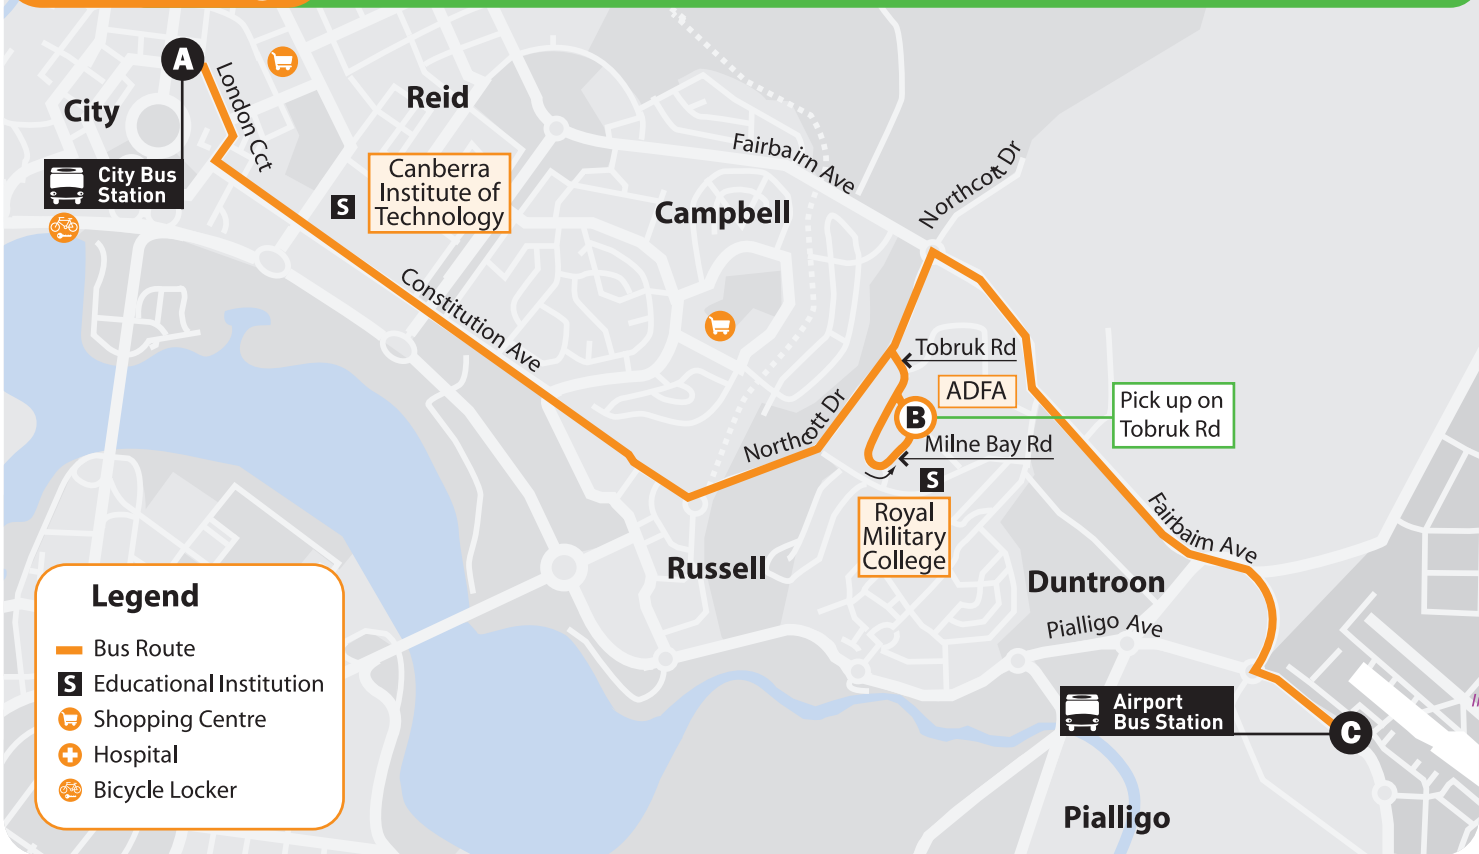

City - ADFA - Airport - ADFA - Reid - City

Saturday 27 August 2011

9:00a	9:15a	9:30a	9:40a	9:55a
10:00a	10:15a	10:30a	10:40a	10:55a
11:00a	11:15a	11:30a	11:40a	11:55a
12:00p	12:15p	12:30p	12:40p	12:55p
1:00p	1:15p	1:30p	1:40p	1:55p
2:00p	2:15p	2:30p	2:40p	2:55p
3:00p	3:15p	3:30p	3:40p	3:55p

TERTIARY OPEN DAY 2011

ON SATURDAY 27 AUGUST 9AM TILL 4PM...

Explanations

a = am morning service
p = pm afternoon, evening service

ACTION Tertiary Open Day Map

City - ANU - CIT Bruce - University of Canberra - Australian Catholic University - City

City Bus Inter-change ANU Barry Dr CIT Bruce University of Canberra Australian Catholic University City Bus Inter-change

Saturday 27 August 2011

9:00a	9:10a	9:20a	9:25a	9:45a	9:55a
10:00a	10:10a	10:20a	10:25a	10:45a	10:55a
11:00a	11:10a	11:20a	11:25a	11:45a	11:55a
12:00p	12:10p	12:20p	12:25p	12:45p	12:55p
1:00p	1:10p	1:20p	1:25p	1:45p	1:55p
2:00p	2:10p	2:20p	2:25p	2:45p	2:55p
3:00p	3:10p	3:20p	3:25p	3:45p	3:55p

TERTIARY OPEN DAY 2011

ON SATURDAY 27 AUGUST 9AM TILL 4PM...

Explanations

a = am morning service
p = pm afternoon, evening service

ACTION

Tertiary Open Day Map