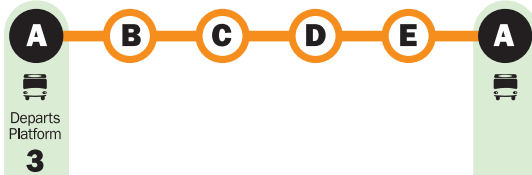

City - ANU - CIT Bruce - University of Canberra - Australian Catholic University - City

City Bus Inter-change ANU Barry Dr CIT Bruce University of Canberra Australian Catholic University City Bus Inter-change

Saturday 27 August 2011

9:00a	9:10a	9:20a	9:25a	9:45a	9:55a
10:00a	10:10a	10:20a	10:25a	10:45a	10:55a
11:00a	11:10a	11:20a	11:25a	11:45a	11:55a
12:00p	12:10p	12:20p	12:25p	12:45p	12:55p
1:00p	1:10p	1:20p	1:25p	1:45p	1:55p
2:00p	2:10p	2:20p	2:25p	2:45p	2:55p
3:00p	3:10p	3:20p	3:25p	3:45p	3:55p