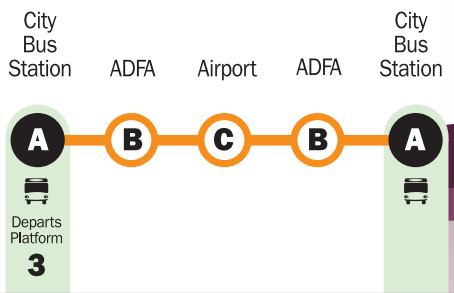

City - ADFA - Airport - ADFA - Reid - City

Saturday 27 August 2011

9:00a	9:15a	9:30a	9:40a	9:55a
10:00a	10:15a	10:30a	10:40a	10:55a
11:00a	11:15a	11:30a	11:40a	11:55a
12:00p	12:15p	12:30p	12:40p	12:55p
1:00p	1:15p	1:30p	1:40p	1:55p
2:00p	2:15p	2:30p	2:40p	2:55p
3:00p	3:15p	3:30p	3:40p	3:55p